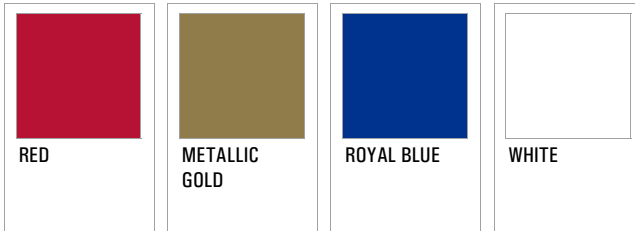

1991 through 1992

Primary
Colors:

London Monarchs

World League of American Football (1995 through 1997)

Franchise Records: Franchise Colors - Solid Colors

Red, Metallic Gold, Royal Blue, White

1995 through 1997

Primary
Colors:

(Metallic)

Alternate
Primary
Colors:

(Flat)

London Monarchs

World League of American Football (1991 through 1992)

Franchise Records: Franchise Colors - Solid Colors

Red, Metallic Gold, Royal Blue, White

(Metallic)

Alternate Primary Colors:

(Flat)

New York/New Jersey Knights

World League of American Football (1991 through 1992)

Franchise Records: Franchise Colors - Solid Colors

Black, Silver, Gold, White

1991 through 1992

Franchise Records: Franchise Colors - Solid Colors

Aqua, Light Gold, Black, White

1991 through 1992

Primary
Colors:

San Antonio Riders

World League of American Football (1991 through 1992)

Franchise Records: Franchise Colors - Solid Colors