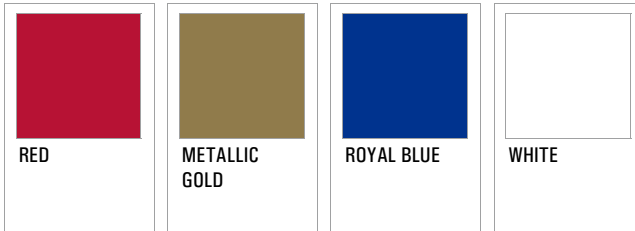

1991 through 1992

Primary
Colors:

London Monarchs

World League of American Football (1995 through 1997)

Franchise Records: Franchise Colors - Solid Colors

Red, Metallic Gold, Royal Blue, White

1995 through 1997

Primary
Colors:

(Metallic)

Alternate
Primary
Colors:

(Flat)

London Monarchs

World League of American Football (1991 through 1992)

Franchise Records: Franchise Colors - Solid Colors

Red, Metallic Gold, Royal Blue, White

1991 through 1992

Primary Colors:

RED

METALLIC
GOLD

ROYAL BLUE

WHITE

(Metallic)

Alternate Primary Colors:

Franchise Records: Franchise Colors - Solid Colors

Aqua, Light Gold, Black, White

1991 through 1992

Primary
Colors:

San Antonio Riders

World League of American Football (1991 through 1992)

Franchise Records: Franchise Colors - Solid Colors