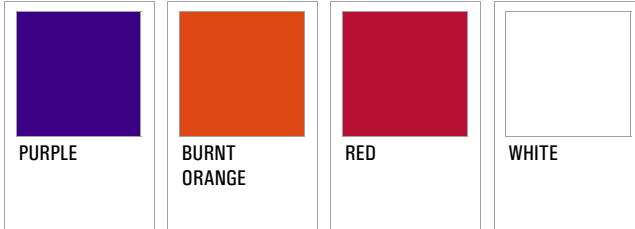

Franchise Records: Franchise Colors - Solid Colors

Dark Green, Scarlet, Gold, White

1991 through 1992

Primary Colors:

Additional Colors:

(Logos Only)

Birmingham Fire

World League of American Football (1991 through 1992)

Purple, Burnt Orange, Red, White

1995 through 1997

Primary
Colors:

Frankfurt Galaxy

World League of American Football (1991 through 1992)

Franchise Records: Franchise Colors - Solid Colors

Purple, Burnt Orange, Red, White

1991 through 1992

Primary
Colors:

London Monarchs

World League of American Football (1995 through 1997)

Franchise Records: Franchise Colors - Solid Colors

Red, Metallic Gold, Royal Blue, White

1995 through 1997

Franchise Records: Franchise Colors - Solid Colors

Aqua, Light Gold, Black, White

1991 through 1992

Primary
Colors:

San Antonio Riders

World League of American Football (1991 through 1992)

Franchise Records: Franchise Colors - Solid Colors