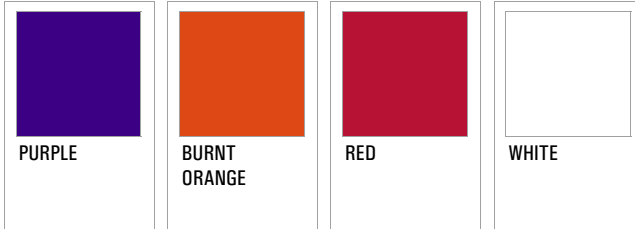

Frankfurt Galaxy

World League of American Football (1995 through 1997)

Franchise Records: Franchise Colors - Solid Colors

Purple, Burnt Orange, Red, White

1995 through 1997

Primary
Colors: