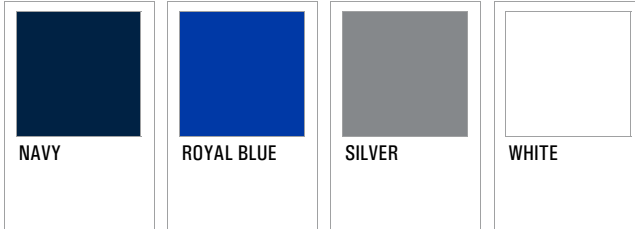

Franchise Records: Franchise Colors - Solid Colors

Aqua, Light Gold, Black, White

1991 through 1992

Primary
Colors:

San Antonio Riders

World League of American Football (1991 through 1992)

Franchise Records: Franchise Colors - Solid Colors

Brown, Metallic Gold, Burnt Orange, White

1991 through 1992

Primary Colors:

(Metallic /
Helmet Logos
Only)

Additional Colors:

(Primary Logo
Only)

(Primary Logo
Only)

Alternate Colors:

(Uniform
Elements Only)

Scottish Claymores

World League of American Football (1995 through 1997)

Franchise Records: Franchise Colors - Solid Colors

Navy, Royal Blue, Silver, White

1995 through 1997

Primary Colors:

(Metallic)

Alternate Primary Colors:

(Flat)