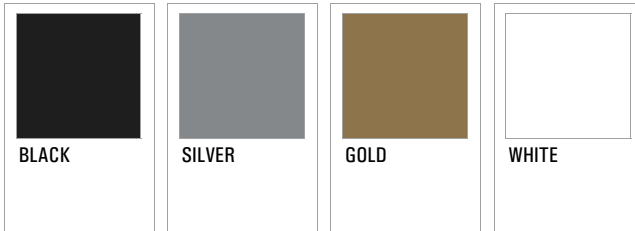

1991 through 1992

Primary Colors:

RED

METALLIC
GOLD

ROYAL BLUE

WHITE

(Metallic)

Alternate Primary Colors:

METALLIC
GOLD

(Flat)

Montreal Machine

World League of American Football (1991 through 1992)

Franchise Records: Franchise Colors - Solid Colors

Maroon, Red, Navy, Silver, White

1991 through 1992

Primary Colors:

(Metallic)

Alternate Primary Colors:

(Flat)

New York/New Jersey Knights

World League of American Football (1991 through 1992)

Franchise Records: Franchise Colors - Solid Colors

Black, Silver, Gold, White

1991 through 1992

Primary Colors:

BLACK

SILVER

GOLD

WHITE

(Metallic)

(Metallic)

Alternate Primary Colors: