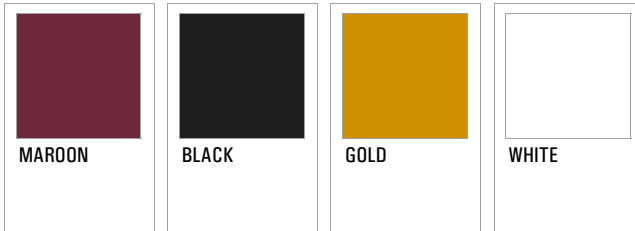

Rhein Fire

World League of American Football (1995 through 1997)

Franchise Records: Franchise Colors - Solid Colors

Maroon, Black, Gold, White

1995 through 1997

Primary
Colors: