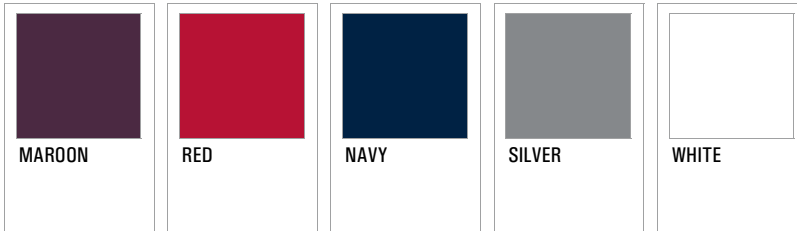

Primary
Colors:

(Metallic)

Alternate
Primary
Colors:

(Flat)

London Monarchs

World League of American Football (1991 through 1992)

Franchise Records: Franchise Colors - Solid Colors

Red, Metallic Gold, Royal Blue, White

1991 through 1992

Primary Colors:

RED

METALLIC
GOLD

ROYAL BLUE

WHITE

(Metallic)

Alternate Primary Colors:

METALLIC
GOLD

(Flat)

Montreal Machine

World League of American Football (1991 through 1992)

Franchise Records: Franchise Colors - Solid Colors

Maroon, Red, Navy, Silver, White

1991 through 1992

Primary Colors:

(Metallic)

Alternate Primary Colors:

(Flat)

New York/New Jersey Knights

World League of American Football (1991 through 1992)

Franchise Records: Franchise Colors - Solid Colors

Black, Silver, Gold, White

1991 through 1992