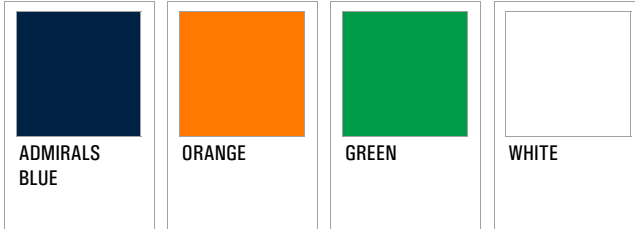

Amsterdam Admirals

World League of American Football (1995 through 1997)

Franchise Records: Franchise Colors - Solid Colors

Admirals Blue, Orange, Green, White

1995 through 1997

Primary
Colors:

Additional
Colors:

(Logos Only)

Barcelona Dragons

World League of American Football (1995 through 1997)

Franchise Records: Franchise Colors - Solid Colors

Dark Green, Scarlet, Gold, White

1995 through 1997

Primary Colors:

DARK GREEN

(Metallic)

Alternate Primary Colors:

(Flat)

New York/New Jersey Knights

World League of American Football (1991 through 1992)

Franchise Records: Franchise Colors - Solid Colors

Black, Silver, Gold, White

1991 through 1992

Franchise Records: Franchise Colors - Solid Colors

Aqua, Light Gold, Black, White

1991 through 1992

Primary
Colors:

San Antonio Riders

World League of American Football (1991 through 1992)

Franchise Records: Franchise Colors - Solid Colors