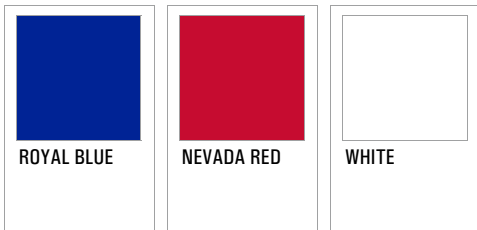

(Metallic)

Alternate Primary Colors:

(Flat)

New York/New Jersey Knights

World League of American Football (1991 through 1992)

Franchise Records: Franchise Colors - Solid Colors

Black, Silver, Gold, White

1991 through 1992

Primary Colors:

BLACK

SILVER

GOLD

WHITE

(Metallic)

(Metallic)

Alternate Primary Colors:

SILVER

GOLD

(Flat)

(Flat)

Ohio Glory

World League of American Football (1992)

Franchise Records: Franchise Colors - Solid Colors

Royal Blue, Nevada Red, White

1992

Primary
Colors:

Ohio Glory

World League of American Football (1992)

Franchise Records: Unused Colors - Solid Colors

Blue, Red, White

1992

Primary
Colors: