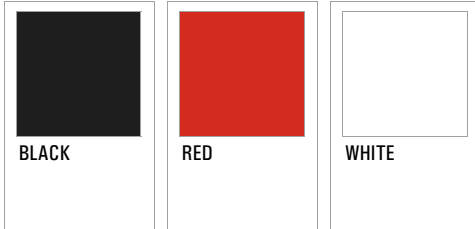

World Bowl

World League of American Football (1991 through 1997)

Events: *Primary Logo Colors - Solid Colors (1997 World Bowl Logo)*

Green, Red, Yellow, Black, Dark Brown, Medium Brown, Light Brown, Tan, Gray, White

1997

Primary
Colors:

World Bowl

World League of American Football (1991 through 1997)

Events: Primary Logo Colors - Solid Colors (1996 World Bowl Logo)

Blue, Red, Black, White

1996

Primary Colors:

World Bowl

World League of American Football (1991 through 1997)

Events: Primary Logo Colors - Solid Colors (1995 World Bowl Logo)

Red, Black, Gray, White

1995

Primary
Colors:

World Bowl

World League of American Football (1991 through 1997)

Events: *Primary Logo Colors - Solid Colors (1992 World Bowl Logo)*

Black, Red, White

1992

Primary
Colors:

World Bowl

World League of American Football (1991 through 1997)

Events: Primary Logo Colors - Solid Colors (1991 World Bowl Logo)