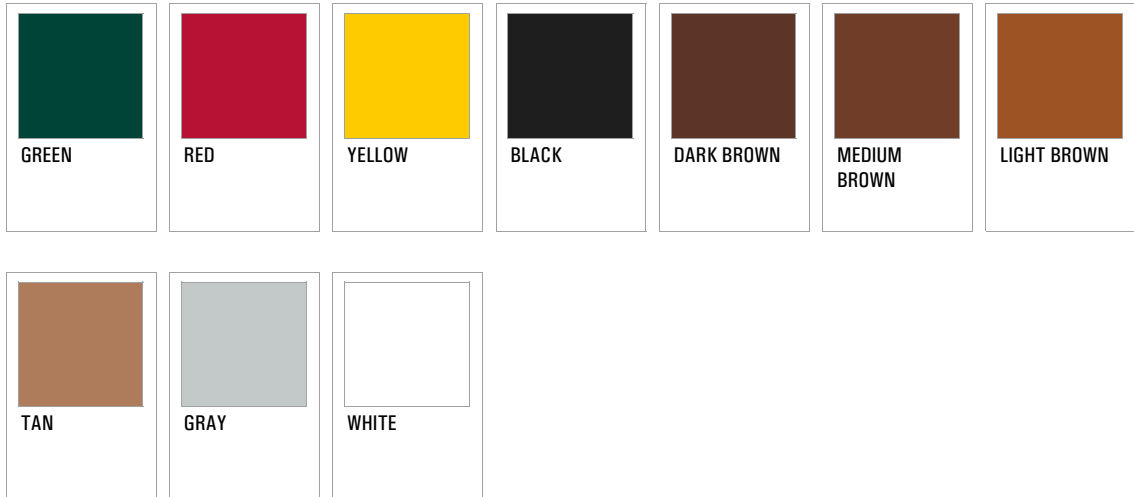

World Bowl

World League of American Football (1991 through 1997)

Events: *Primary Logo Colors - Solid Colors (1997 World Bowl Logo)*

Green, Red, Yellow, Black, Dark Brown, Medium Brown, Light Brown, Tan, Gray, White

1997

Primary
Colors:

World Bowl

World League of American Football (1991 through 1997)

Events: Primary Logo Colors - Solid Colors (1996 World Bowl Logo)

Blue, Red, Black, White

1996

Primary Colors:

World Bowl

World League of American Football (1991 through 1997)

Events: Primary Logo Colors - Solid Colors (1995 World Bowl Logo)

Red, Black, Gray, White

1995

Primary
Colors:

World Bowl

World League of American Football (1991 through 1997)

Events: *Primary Logo Colors - Solid Colors (1992 World Bowl Logo)*

Black, Red, White

1992

Primary
Colors:

World Bowl

World League of American Football (1991 through 1997)

Events: Primary Logo Colors - Solid Colors (1991 World Bowl Logo)