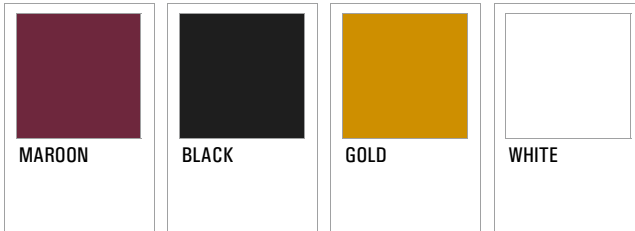

# F.C. Barcelona Dragons

National Football League Europe (2002 through 2003)

Franchise Records: Franchise Colors - Solid Colors

Dark Green, Scarlet, Gold, White

2002 through 2003

Primary Colors:

Additional Colors:

# Barcelona Dragons

National Football League Europe (1998 through 2001)

Franchise Records: Franchise Colors - Solid Colors

Dark Green, Scarlet, Gold, White

1998 through 2001

Primary Colors:

Additional Colors:

# Berlin Thunder

National Football League Europe (1999 through 2006)

Franchise Records: Franchise Colors - Solid Colors

Black, Green, Tan, Orange, White

1999 through 2006

Primary Colors:

(Metallic)

Alternate Primary Colors:

# Rhein Fire

National Football League Europe (1998 through 2006)

Franchise Records: Franchise Colors - Solid Colors

Maroon, Black, Gold, White

1998 through 2006

Primary  
Colors: