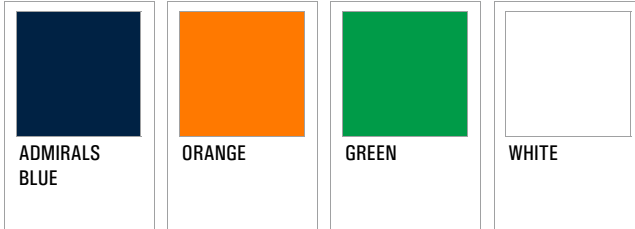

# Amsterdam Admirals

National Football League Europe (1998 through 2006)

Franchise Records: Franchise Colors - Solid Colors

Orange, Admirals Blue, White, Green

2000 through 2006

Primary Colors:

Secondary Colors:

Additional Colors:

(Logos Only)

# Amsterdam Admirals

National Football League Europe (1998 through 2006)

Franchise Records: Franchise Colors - Solid Colors

Admirals Blue, Orange, Green, White

1998 through 1999

Primary  
Colors:

Additional  
Colors:

# Rhein Fire

National Football League Europe (1998 through 2006)

Franchise Records: Franchise Colors - Solid Colors

Maroon, Black, Gold, White

1998 through 2006

Primary  
Colors: