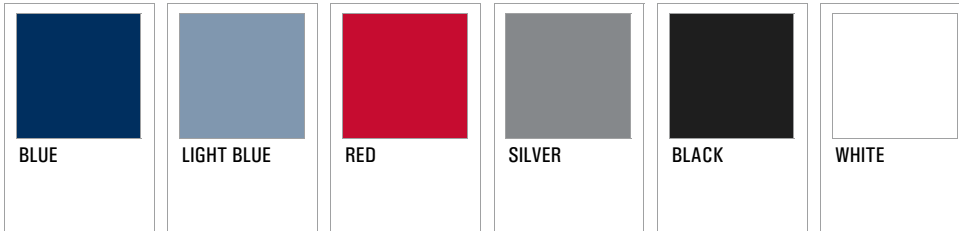

2001

Primary Colors:

DUTCH ORANGE

DARK BLUE

SILVER

BLACK

WHITE

(Metallic)

National Football League Europe (1998 through 2006)

Events: Primary Logo Colors - Solid Colors (2000 World Bowl Logo)

Blue, Light Blue, Red, Black, White

2000

Primary Colors:

Additional Colors:

(NFL Europe Logo Only)

World Bowl

National Football League Europe (1998 through 2006)

Events: *Primary Logo Colors - Solid Colors (1999 World Bowl Logo)*

Blue, Red, Black, White

1999

Primary
Colors:

Additional
Colors:

World Bowl

National Football League Europe (1998 through 2006)

Events: *Primary Logo Colors - Solid Colors (1998 World Bowl Logo)*

Blue, Light Blue, Red, Silver, Black, White

1998

Primary
Colors:

(Metallic)