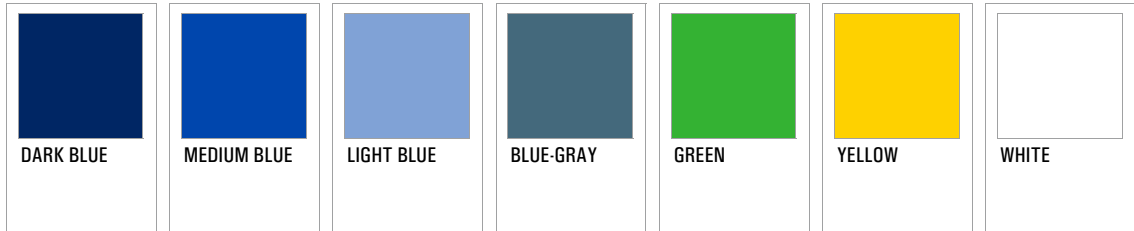

(Yello Strom Logo Only)

World Bowl

National Football League Europe (1998 through 2006)

Events: Primary Logo Colors - Solid Colors (2004 World Bowl Logo)

Blue, Black, Gold, Dark Gold, White

2004

Primary Colors:

BLUE

BLACK

GOLD

DARK GOLD

WHITE

Additional Colors:

DARK BLUE

LIGHT BLUE

RED

YELLOW

(NFL Europe
Logo Only)

(NFL Europe
Logo Only)

(NFL Europe
Logo Only)

(NFL Europe
Logo Only)

World Bowl

National Football League Europe (1998 through 2006)

Events: Primary Logo Colors - Solid Colors (2003 World Bowl Logo)

Dark Blue, Medium Blue, Light Blue, Blue-Gray, Green, Yellow, White

2003

Primary Colors:

Additional Colors:

(NFL Europe Logo Only)

(NFL Europe Logo Only)