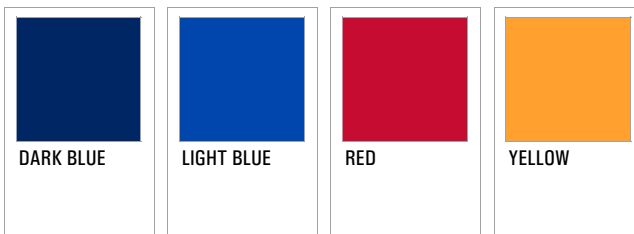

World Bowl

National Football League Europe (1998 through 2006)

Events: Primary Logo Colors - Solid Colors (2006 World Bowl Logo)

Blue, Gold, Black, White

2006

Primary Colors:

Additional Colors:

(NFL Europe Logo Only)

(Yello Strom Logo Only)

World Bowl

National Football League Europe (1998 through 2006)

Events: Primary Logo Colors - Solid Colors (2004 World Bowl Logo)

Blue, Black, Gold, Dark Gold, White

2004

Primary Colors:

2002

Primary
Colors:

(Metallic)

World Bowl

National Football League Europe (1998 through 2006)

Events: Primary Logo Colors - Solid Colors (2001 World Bowl Logo)

Dutch Orange, Dark Blue, Silver, Black, White

National Football League Europe (1998 through 2006)

Events: *Primary Logo Colors - Solid Colors (1998 World Bowl Logo)*

Blue, Light Blue, Red, Silver, Black, White

1998

Primary
Colors:

(Metallic)