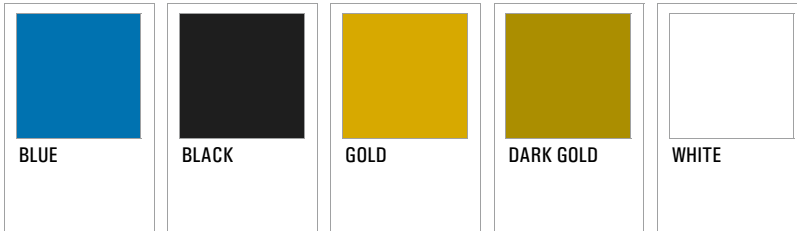

Red, Blue, Gray, Light Gray, White

2005

Primary Colors:

Additional Colors:

(NFL Europe Logo Only)

(NFL Europe Logo Only)

Additional Colors 2:

(Yello Strom Logo Only)

(Yello Strom Logo Only)

World Bowl

National Football League Europe (1998 through 2006)

Events: Primary Logo Colors - Solid Colors (2004 World Bowl Logo)

Blue, Black, Gold, Dark Gold, White

2004

Primary Colors:

BLUE

BLACK

GOLD

DARK GOLD

WHITE

Additional Colors:

DARK BLUE

LIGHT BLUE

Events: Primary Logo Colors - Solid Colors (2003 World Bowl Logo)

Dark Blue, Medium Blue, Light Blue, Blue-Gray, Green, Yellow, White

2003

Primary Colors:

Additional Colors:

(NFL Europe Logo Only)

(NFL Europe Logo Only)