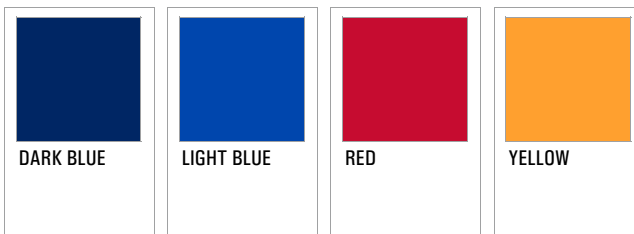

Red, Blue, Gray, Light Gray, White

2005

Primary Colors:

Additional Colors:

(NFL Europe Logo Only)

(NFL Europe Logo Only)

Additional Colors 2:

(Yello Strom Logo Only)

(Yello Strom Logo Only)

World Bowl

National Football League Europe (1998 through 2006)

Events: Primary Logo Colors - Solid Colors (2004 World Bowl Logo)

Blue, Black, Gold, Dark Gold, White

2004

Primary Colors:

BLUE

BLACK

GOLD

DARK GOLD

WHITE

Additional Colors:

DARK BLUE

LIGHT BLUE

Events: Primary Logo Colors - Solid Colors (2003 World Bowl Logo)

Dark Blue, Medium Blue, Light Blue, Blue-Gray, Green, Yellow, White

2003

Primary Colors:

Additional Colors:

(NFL Europe Logo Only)

(NFL Europe Logo Only)