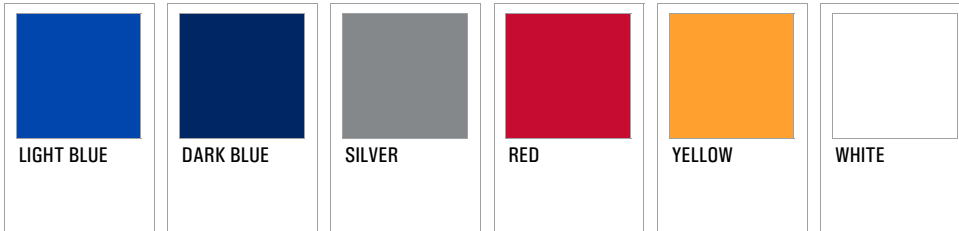

Events: Primary Logo Colors - Solid Colors (2003 World Bowl Logo)

Dark Blue, Medium Blue, Light Blue, Blue-Gray, Green, Yellow, White

2003

Primary Colors:

Additional Colors:

(NFL Europe Logo Only)

(NFL Europe Logo Only)

Additional Colors 2:

(Glasgow Logo Only)

(Glasgow Logo Only)

World Bowl

National Football League Europe (1998 through 2006)

Events: *Primary Logo Colors - Solid Colors (2002 World Bowl Logo)*

Light Blue, Dark Blue, Silver, Red, Yellow, White

2002

Primary
Colors:

(Metallic)

World Bowl

National Football League Europe (1998 through 2006)

Events: Primary Logo Colors - Solid Colors (2001 World Bowl Logo)

Dutch Orange, Dark Blue, Silver, Black, White

2001

Primary Colors:

DUTCH ORANGE

DARK BLUE

SILVER

BLACK

WHITE

(Metallic)