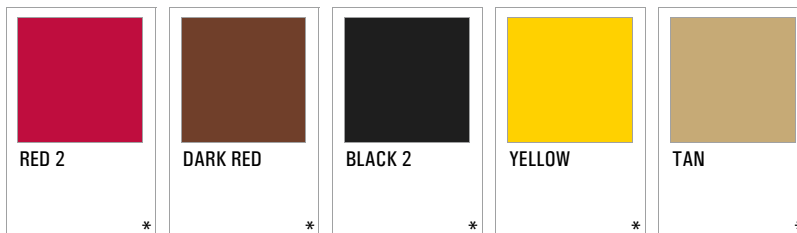

# Cadillac NFL Golf Classic

National Football League (2001 through present)

Sponsorships: Primary Logo Colors - Solid Colors

Blue, Red, Gray, White

2001 through 2008

Primary Colors:

Additional Colors:

(NFL Logo Only)

# Cadillac NFL Golf Classic

National Football League (2001 through present)

*Sponsorships: Alternate Logo Colors - Solid Colors (Alternate Version )*

Blue, Red, Gray, White

2001 through 2008

Primary  
Colors:

# Campbell Ultimate Defender

National Football League (2001 through present)

Sponsorships: Primary Logo Colors - Solid Colors

Black, Blue, Gold, Red, White

2001 through present

Primary Colors:

Additional Colors: