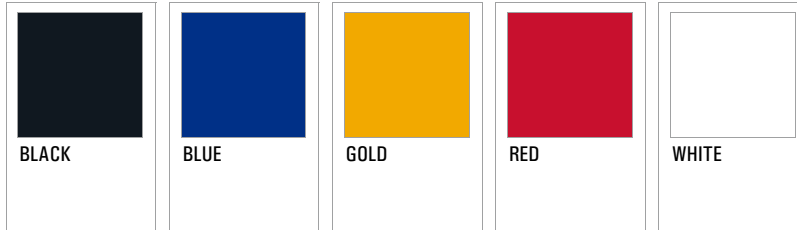

# Cadillac NFL Golf Classic

National Football League (2001 through present)

Sponsorships: Primary Logo Colors - Solid Colors

Blue, Red, Gray, White

2001 through 2008

Primary Colors:

Additional Colors:

(NFL Logo Only)

# Cadillac NFL Golf Classic

National Football League (2001 through present)

*Sponsorships: Alternate Logo Colors - Solid Colors (Alternate Version )*

Blue, Red, Gray, White

2001 through 2008

Primary  
Colors:

# Campbell Ultimate Defender

National Football League (2001 through present)

Sponsorships: Primary Logo Colors - Solid Colors

Black, Blue, Gold, Red, White

2001 through present

Primary Colors:

Additional Colors:

(Campbell's  
Chunky Logo  
Only)

(Campbell's  
Chunky Logo  
Only)

(Campbell's  
Chunky Logo  
Only)

(Campbell's  
Chunky Logo  
Only)

(Campbell's  
Chunky Logo  
Only)