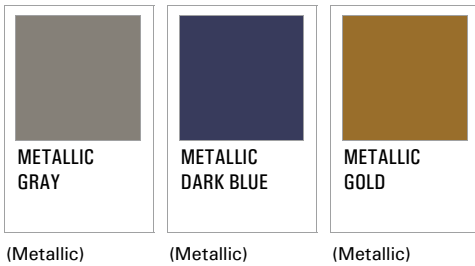

Dark Blue, Light Blue, Red, Process Blue, Silver, Gray, White

1922 through 2007

Primary Colors:

Pro Football Hall of Fame

National Football League (1963 through present)

Miscellaneous Records: Primary Logo Colors - Solid Colors

Black, Blue, Red, Gray, White

2003

Primary Colors:

Pro Football Hall of Fame

National Football League (1963 through present)

Miscellaneous Records: Commemorative Logo Colors - Solid Colors (35th Anniversary Logo)

Blue, Light Blue, Green, Red, White

2008

Primary Colors:

Taste of the NFL

National Football League (2008 through present)

Miscellaneous Records: Primary Logo Colors - Solid Colors

Gray, Dark Blue, Gold

2008 through present

Primary Colors:

Additional Colors:

Alternate Colors:

Troy Aikman Golf Classic

National Football League (2001)

Miscellaneous Records: Primary Logo Colors - Solid Colors

Navy, Silver, White

2001