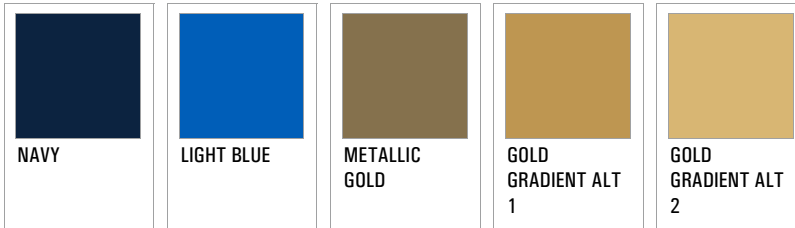

Primary Colors:

# Super Bowl

National Football League (1966 through present)

Events: Primary Logo Colors - Solid Colors (Super Bowl XLV Logo (Arlington, Texas - 02/06/2011) )

Black, Dark Gray, Metallic Silver, Light Gray, White

2010

Base Color Palette:

(Metallic)

Secondary Color Palette:

(North Texas Color Palette)

(North Texas Color Palette)

(Metallic / North Texas Color Palette)

(North Texas Color Palette - Custom Color)

(North Texas Color Palette - Custom Color)

Tertiary Color Palette:

(Embroidery Version (Under 4 inches))

(Embroidery Version (Under 4 inches))

(Embroidery Version (Under 4 inches))

(Embroidery Version (Under 4 inches))